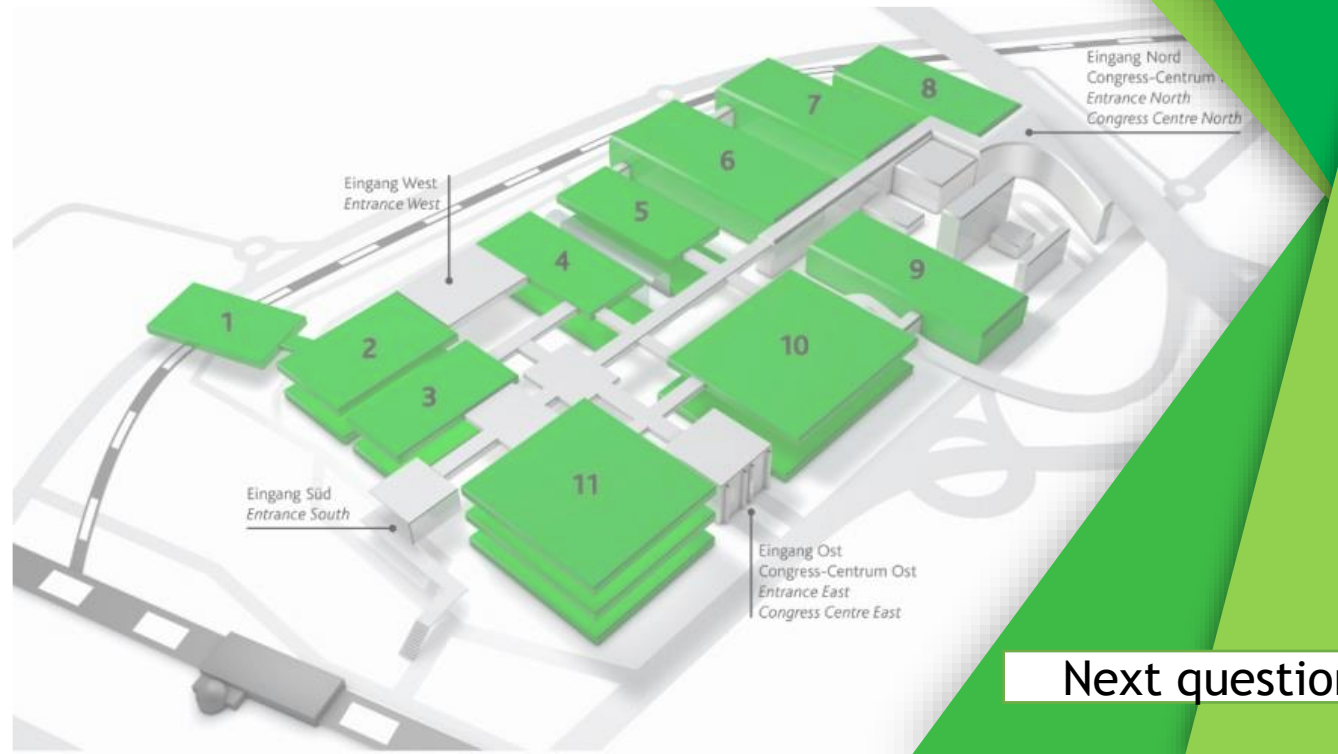

## Correct Answer:

The Koelnmesse exhibition fairground covers almost 400,000 square meter exhibition space and outdoor area. That is approximately 4.3 million square feet.

Next question 